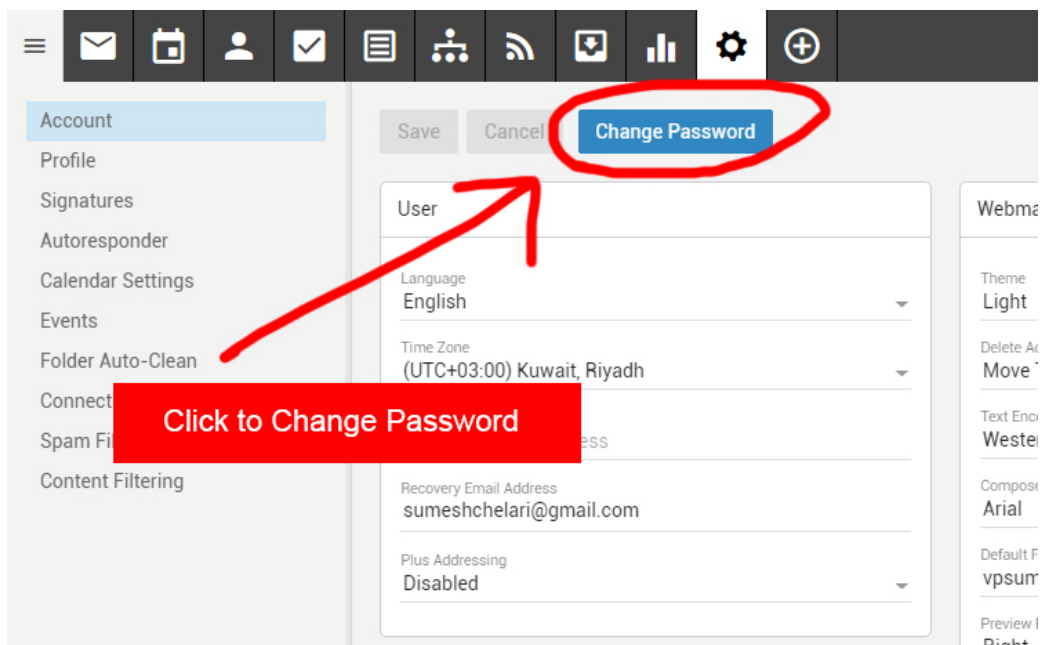

STEP 3

Click **Change Password** button